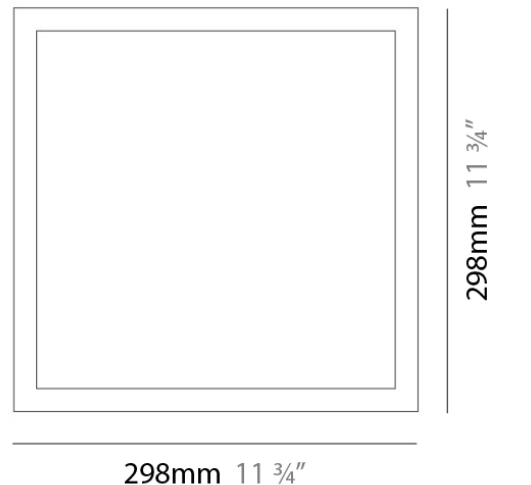

FLAT SURFACE

D12050

GENERAL

Series: Flat
Division: Design
Mounting Type: Surface
Mounting Location: Ceiling
Subcategory: Ambient

PHYSICAL

Shape: Square
Length (mm): 298
Length (in): 11 3/4
Width (mm): 298
Width (in): 11 3/4
Height (mm): 80
Height (in): 3 1/8
Extension (mm): 80
Extension (in): 3 1/8
Light Distribution: Direct
Weight (kg): 2.26
Weight (lbs): 5
Diffuser: Opal White Satin Acrylic
Fixture Finish: Chrome
Fixture Material: Metal

ELECTRICAL

Number of Lamps: 2
Lamp Type: LED Retrofit / CFL
Bulb Included: Bulb Not Included
Total Output Wattage (W): 26 / 36
Max. Wattage Per Lamp (W): 13 / 18
Lamp Base: 2G11
Driver Included: Yes
Driver Location: Integrated
Driver Type: Ballast - Universal
Input Voltage (V): 120 - 277
Lamp Voltage (V): 120

LED

OPTICAL

RATINGS AND CERTIFICATIONS

Certified By: CSA Certified to UL and CSA Standards
IP rating: IP20